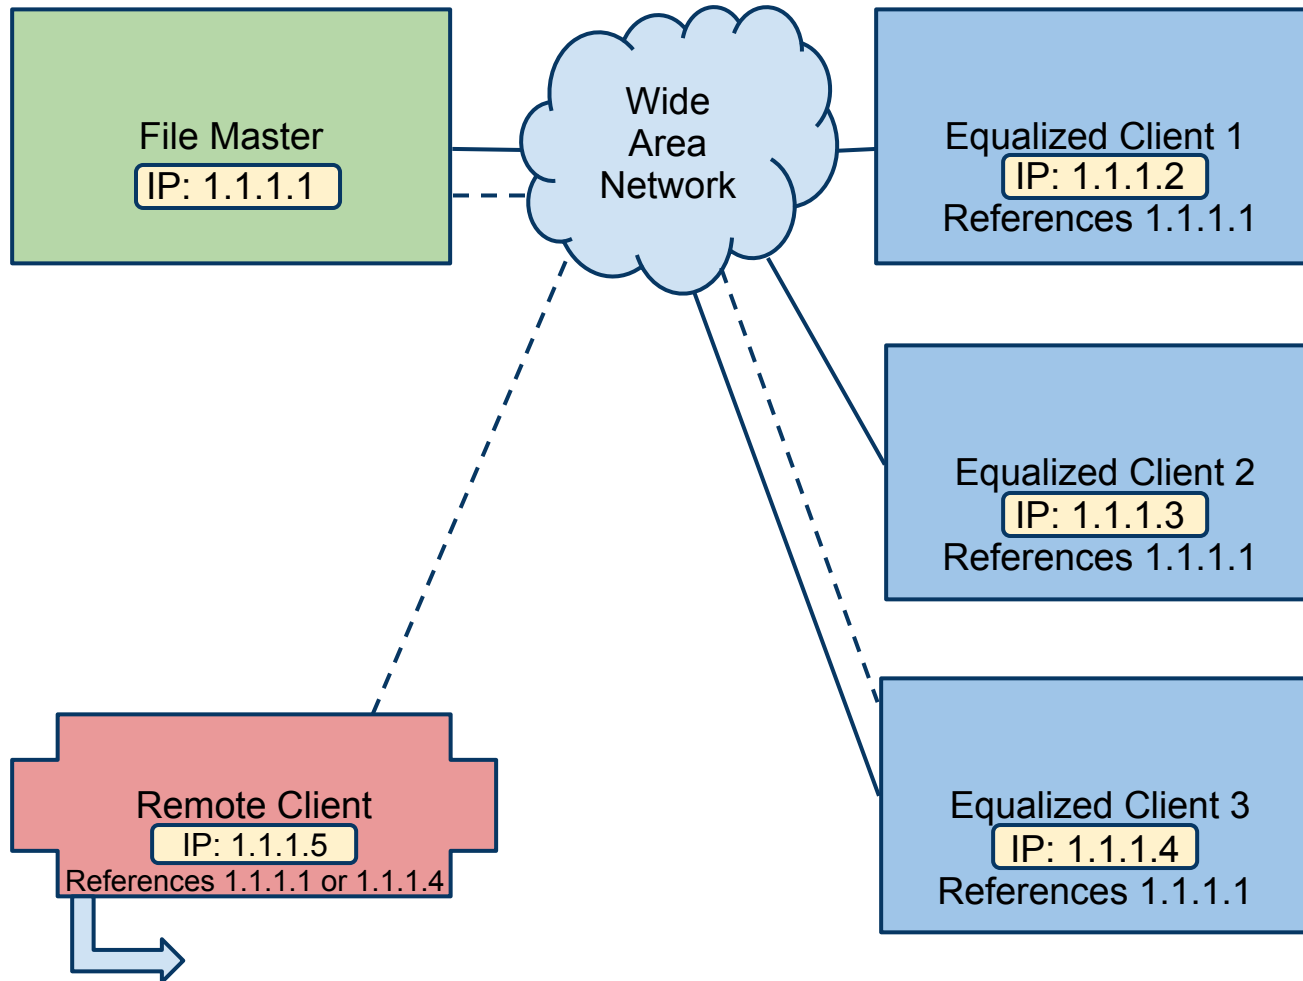

I/Net Version 2.4x

Remote Client can connect to any Equalized Client or Filemaster via WAN

* IP Adresses are for demonstration purposes