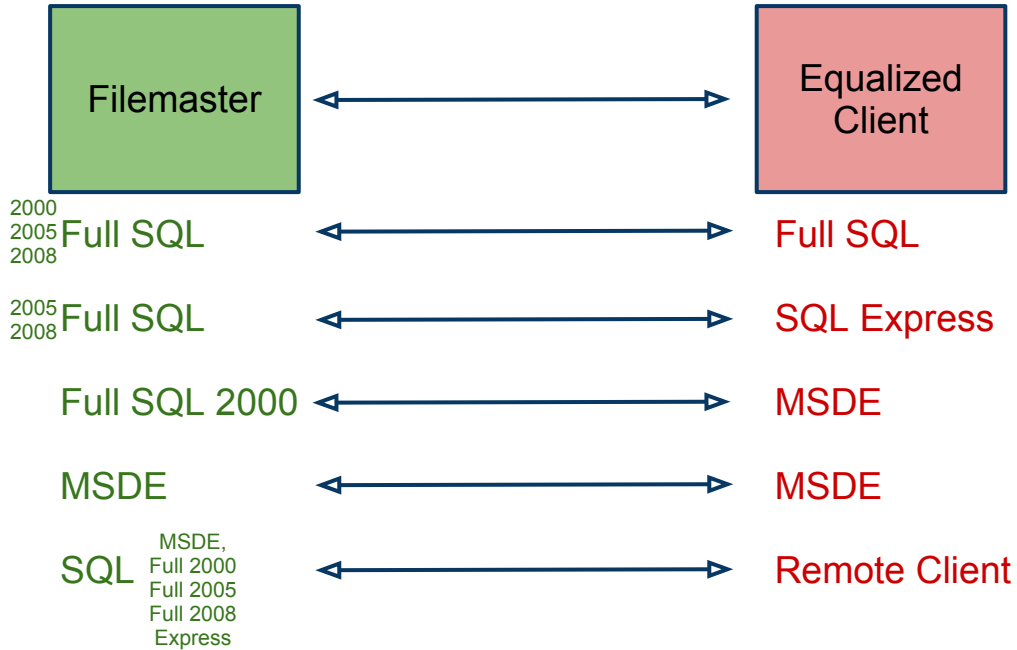

# File Equalization Combinations

Revision*	Revision*
MSDE	MSDE
SQL 2000	SQL 2000
SQL 2005	SQL 2005
SQL 2008	SQL 2008

\*Revisions must be the same on different computers

Please note that SQL 2005 SP4 is compatible with I/NET versions 2.42 and above.

This chart is to determine compatibility with combinations of Filemaster/Equalized Client.